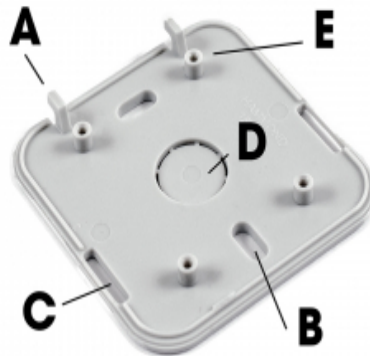

Quality Products. Service Excellence.

ABS Plastic Miniature Enclosures *Snap-fit, wall-mount. 1551SNAP Series*

Vented Sensor Enclosure

Key Features:

- Simple snap-fit assembly and wall-mounting features designed for IoT or general purpose applications.
- Choice of vented or unvented.
- Vented versions protect electronics from harmful contact with hands or tools, but allows entry of air and moisture for applications which require environmental exposure (e.g. sensors).
- Ideally suited for mounting of printed circuit boards.
- Slots on the base of the enclosure allow for easy wall-mounting.
- Knockout on the base can be removed with a screwdriver and used for wire entry.
- Molded in ABS plastic (material has a UL94-HB rating).
- Choice of (4) square/ rectangle sizes and (3) circle sizes. Stocked in black, grey, and white.
- Satin texture finish.
- Enclosure features a snap-fit assembly and can be reopened repeatedly as needed. No hardware required.
- (4) P.C. board standoffs molded into interior (see drawings for details).
- Designed to meet IP30.

Notes:

- To secure P.C. board use self tapping #2 x 3/16" screws (Qty 100 - Part number **1553WTS100**) - not included with enclosure.

Photo Features:

Enclosure base features:

- A) Assembly hooks (square/rectangle models only)
- B) Wall-mounting slots
- C) Snap-fit closures
- D) Wire entry knockout
- E) PC Board standoffs

Black

Gray

White

Square and Rectangle Enclosures

Vented	Unvented	Color	Length	Width	Depth
1551V1BK	1551SNAP1BK	Black	40	40	20
1551V1GY	1551SNAP1GY	Grey	40	40	20
1551V1WH	1551SNAP1WH	White	40	40	20
1551V2BK	1551SNAP2BK	Black	80	40	20
1551V2GY	1551SNAP2GY	Grey	80	40	20
1551V2WH	1551SNAP2WH	White	80	40	20
1551V3BK	1551SNAP3BK	Black	60	60	20
1551V3GY	1551SNAP3GY	Grey	60	60	20
1551V3WH	1551SNAP3WH	White	60	60	20
1551V4BK	1551SNAP4BK	Black	80	80	20
1551V4GY	1551SNAP4GY	Grey	80	80	20
1551V4WH	1551SNAP4WH	White	80	80	20