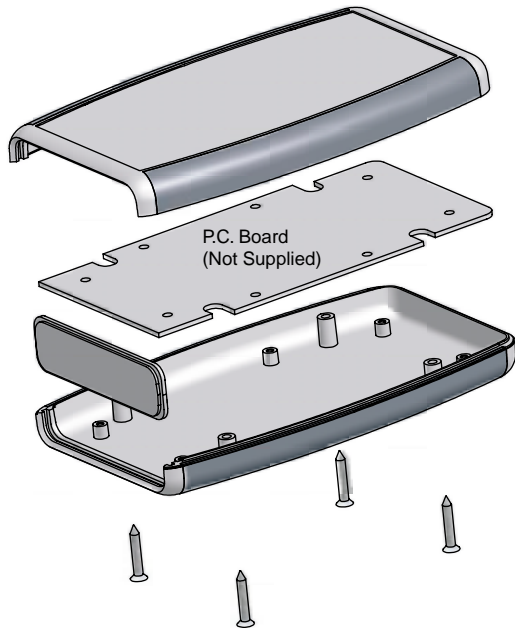

HAMMOND
MANUFACTURING™

Soft-Sided

Hand Held Enclosures

“Soft Side” Enclosure Features

- Ergonomically designed for hand-held comfort.
- Choice of two versions (with or without battery door & compartment) - in two sizes.
- Over molded in general purpose ABS plastic with a soft grey plastic grip.
- Top cover is recessed for membrane display or keypad.
- P.C. board standoffs are molded into case (see drawings for more details at www.hammondmfg.com)
- Includes removable front panel (for easy modifications) and assembly hardware.
- Battery door & compartment version includes 4 battery clips (for 2 - AA batteries) and a 9 volt (PP3) battery clip.
- Choice of two enclosure colors, light grey (RAL 7035) or black (RAL 9011) - soft side plastic is grey (RAL 7012).

NO BATTERY DOOR & COMPARTMENT

Part No.	Case Color	Dim.	Overall Dimensions			Max. PC Board	
			Length	Width	Height	Length	Width
1553BBK	Black	in.	4.62	3.11	.95	4.30	2.40
1553BGY	Grey	mm	117	79	24	109	61

Part No.	Case Color	Dim.	Overall Dimensions			Max. PC Board	
			Length	Width	Height	Length	Width
1553DBK	Black	in.	5.80	3.50	.98	5.48	2.65
1553DGY	Grey	mm	147	89	25	139	67

WITH BATTERY DOOR & COMPARTMENT