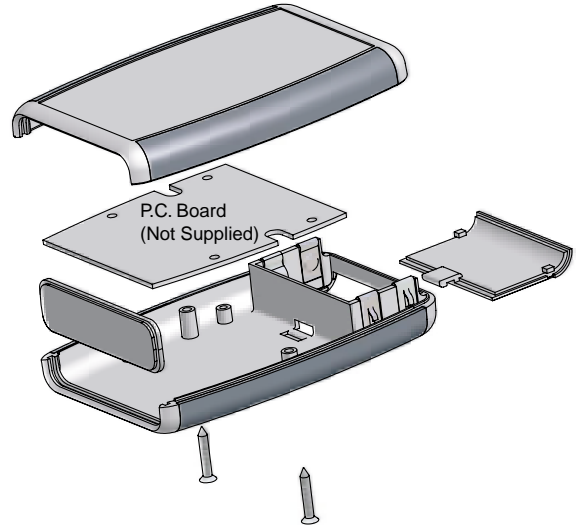

HAMMOND
MANUFACTURING™

Soft-Sided

Hand Held Enclosures

“Soft Side” Enclosure Features

- Ergonomically designed for hand-held comfort.
- Choice of two versions (with or without battery door & compartment) - in two sizes.
- Over molded in general purpose ABS plastic with a soft grey plastic grip.
- Top cover is recessed for membrane display or keypad.
- P.C. board standoffs are molded into case (see drawings for more details at www.hammondmfg.com)
- Includes removable front panel (for easy modifications) and assembly hardware.
- Battery door & compartment version includes 4 battery clips (for 2 - AA batteries) and a 9 volt (PP3) battery clip.
- Choice of two enclosure colors, light grey (RAL 7035) or black (RAL 9011) - soft side plastic is grey (RAL 7012).

NO BATTERY DOOR & COMPARTMENT

Part No.	Case Color	Dim.	Overall Dimensions			Max. PC Board	
			Length	Width	Height	Length	Width
1553BBK	Black	in.	4.62	3.11	.95	4.30	2.40
1553BGY	Grey	mm	117	79	24	109	61

Part No.	Case Color	Dim.	Overall Dimensions			Max. PC Board	
			Length	Width	Height	Length	Width
1553DBK	Black	in.	5.80	3.50	.98	5.48	2.65
1553DGY	Grey	mm	147	89	25	139	67

WITH BATTERY DOOR & COMPARTMENT

Part No.	Case Color	Dim.	Overall Dimensions			Max. PC Board	
			Length	Width	Height	Length	Width
1553BBKBAT	Black	in.	4.62	3.11	.95	3.08	2.40
1553BGYBAT	Grey	mm	117	79	24	78	61

Part No.	Case Color	Dim.	Overall Dimensions			Max. PC Board	
			Length	Width	Height	Length	Width
1553DBKBAT	Black	in.	5.80	3.50	.98	4.21	2.65
1553DGYBAT	Grey	mm	147	89	25	107	67