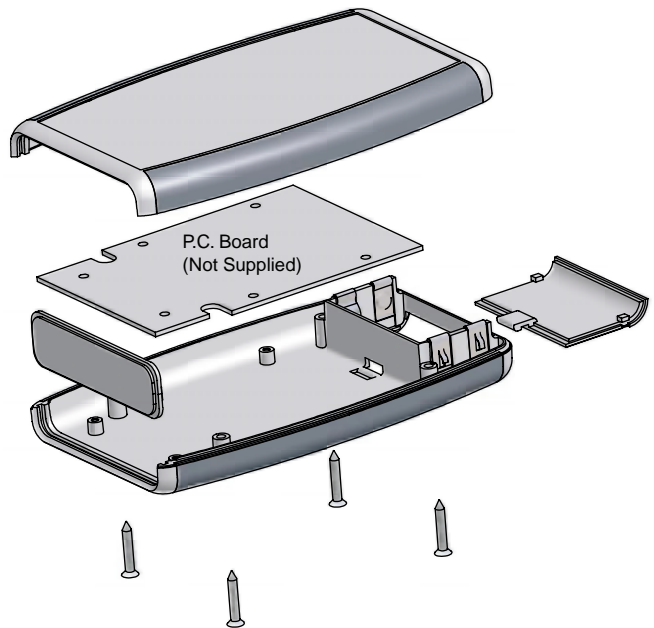

HAMMOND
MANUFACTURING™

Soft-Sided

Hand Held Enclosures

“Soft Side” Enclosure Features

- Ergonomically designed for hand-held comfort.
- Choice of two versions (with or without battery door & compartment) - in two sizes.
- Over molded in general purpose ABS plastic with a soft grey plastic grip.
- Top cover is recessed for membrane display or keypad.
- P.C. board standoffs are molded into case (see drawings for more details at www.hammondmfg.com)
- Includes removable front panel (for easy modifications) and assembly hardware.
- Battery door & compartment version includes 4 battery clips (for 2 - AA batteries) and a 9 volt (PP3) battery clip.
- Choice of two enclosure colors, light grey (RAL 7035) or black (RAL 9011) - soft side plastic is grey (RAL 7012).

NO BATTERY DOOR & COMPARTMENT

Part No.	Case Color	Dim.	Overall Dimensions			Max. PC Board	
			Length	Width	Height	Length	Width
1553BBK	Black	in.	4.62	3.11	.95	4.30	2.40
1553BGY	Grey	mm	117	79	24	109	61

Part No.	Case Color	Dim.	Overall Dimensions			Max. PC Board	
			Length	Width	Height	Length	Width
1553DBK	Black	in.	5.80	3.50	.98	5.48	2.65
1553DGY	Grey	mm	147	89	25	139	67

WITH BATTERY DOOR & COMPARTMENT

Part No.	Case Color	Dim.	Overall Dimensions			Max. PC Board	
			Length	Width	Height	Length	Width
1553BBKBAT	Black	in.	4.62	3.11	.95	3.08	2.40
1553BGYBAT	Grey	mm	117	79	24	78	61

Part No.	Case Color	Dim.	Overall Dimensions			Max. PC Board	
			Length	Width	Height	Length	Width
1553DBKBAT	Black	in.	5.80	3.50	.98	4.21	2.65
1553DGYBAT	Grey	mm	147	89	25	107	67