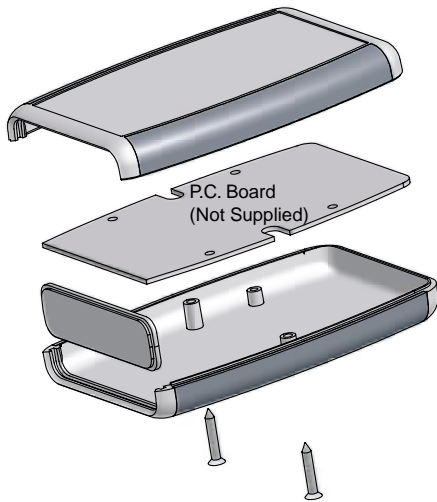

HAMMOND
MANUFACTURING™

Soft-Sided

Hand Held Enclosures

“Soft Side” Enclosure Features

- Ergonomically designed for hand-held comfort.
- Choice of two versions (with or without battery door & compartment) - in two sizes.
- Over molded in general purpose ABS plastic with a soft grey plastic grip.
- Top cover is recessed for membrane display or keypad.
- P.C. board standoffs are molded into case (see drawings for more details at www.hammondmfg.com)
- Includes removable front panel (for easy modifications) and assembly hardware.
- Battery door & compartment version includes 4 battery clips (for 2 - AA batteries) and a 9 volt (PP3) battery clip.
- Choice of two enclosure colors, light grey (RAL 7035) or black (RAL 9011) - soft side plastic is grey (RAL 7012).

NO BATTERY DOOR & COMPARTMENT

Part No.	Case Color	Dim.	Overall Dimensions			Max. PC Board	
			Length	Width	Height	Length	Width
1553BBK	Black	in.	4.62	3.11	.95	4.30	2.40
1553BGY	Grey	mm	117	79	24	109	61